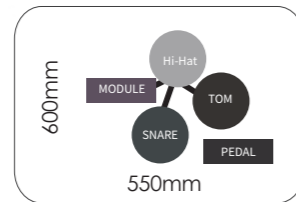

SD50 SOUND MODULE

- Digitron display
- 108 high quality percussion voice
- 10 preset drum kits
- 2 user defined drums kits
- 10 demo songs
- Metronome: click time signature; click volume
- Tempo: 30-250bpm
- Connector: Aux in jack(1/8"), Line output jack(1/4"), Headphone output jack(1/8"), MIDI out
- Recording and playback facility