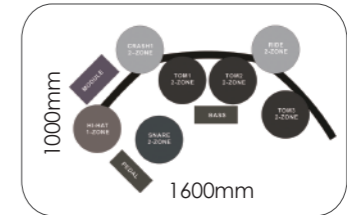

SKD Series / Digital Drum

SKD360 Intelligent Full Mesh Digital Drum

A full mesh digital drum suitable for drummer practice and ordinary performance, with standard 5 drums and 3 cymbals. It has new designed sound module, which has built-in realistic percussion sound. And the software of sound module can update online, it can be compatible with a variety of teaching, game software, to meet the needs of all kinds of drummers.

Kit Components 5 drum 3 cymbal

Module:SKD360
8" Mesh SNARE(X1):dual zones,rim hit strongly
8" Mesh TOM(X3):dual zones
2" Rubber BASS(X1):mono
10" HI-HAT(X1):mono
10" RIDE(X1)/CRASH(X1):mono+choke
HI-HAT PEDAL(X1):Different status and strength of pedals decide pad voice and volume

Patent No: **ZL201621158393.X**