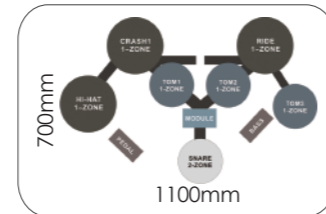

SD Series / Digital Drum

SD180

This rubber digital drum with the new-designed sound module has built-in realistic percussion sound, which is very suitable for drummer practice and performance, standard configuration of 5 drums and 3 cymbals, the software of the sound module can be updated online, drums and cymbals size can be selected in the menu to switch, compatible with a variety of teaching and game software, to meet the needs of all types of drummers.

Sound module

- 3 bit LED for display
- 300 high quality percussion voice
- 22 preset drum kits +10 user defined drum kits
- 20 demo songs
- 2 recordings save function
- 2 reverb settings
- Metronome: adjustable tone, meter, volume
- Tempo: 30-250bpm
- Software online upgrade function
- AUX input port/ line output/ headphone output/ USB port(USB to device)/ MIDI in/out
- Extension connection: TOM4(X1)/CRASH2(X1)
- Adjustable sensitivity/ crosstalk/ threshold/ mask time/ retrigger cancel
- Configuration upgrade: snare drum 10 inch, CRASH- RIDE 12 inch
- DC in: 12V/1A

Kit Components 5 drum 3 cymbal

Module: SD180
8"SNARE(X1): dual zones
8"TOM(X3): dual zones
2"KICK DRUM(X1): mono
10"HI-HAT(X1): mono
10"RIDE(X1)/CRASH(X1): mono+ choke
HI-HAT PEDAL(X1): Different status and strength of pedals decide pad voice and volume