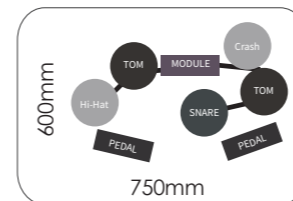

SD50 SOUND MODULE

- Digitron display
- 108 high quality percussion voice
- 10 preset drum kits
- 2 user defined drums kits
- 10 demo songs
- Metronome: click time signature; click volume
- Tempo: 30-250bpm
- Connector: Aux in jack(1/8"), Line output jack(1/4"), Headphone output jack(1/8"), MIDI out
- Recording and playback facility
- Dual bass drum pedals on and off button