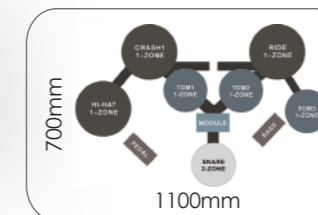

Kit Components 5 drum 3 cymbal

Module:SD130
7.5" SNARE(x1):dual zones, rim/pad hit simultaneously
7.5" TOM(x3): mono
2"BASS(x1)
8" HI-HAT(x1):mono
triangle RIDE(x1)/CRASH(x1):mono+choke
HI-HAT PEDAL(x1):
Different status and strength of pedals decide pad voice and volume