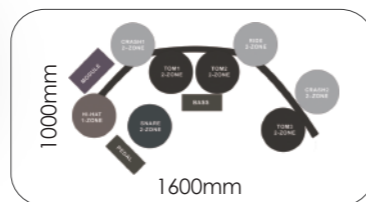

Kit Components 5 drum 4 cymbal

Module:SD600
10" MESH SNARE(x1): Dual zone, rim hit strongly
10" Mesh TOM(x1): dual zones
8" MESH TOM1/TOM2 + 10" MESH TOM3: Dual zones
12"CRASH(x2):Dual zones+choke
14"RIDE(x1):three zones+choke
12"HI-HAT(x1):Simulate cymbal
8"MESH BASS(x1): Support dual hammer
HI-HAT PEDAL(x1): Different status and strength of pedal
decide pad voice and volume, some drum kits support 1/2