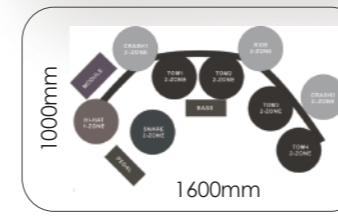

SD Series / Digital Drum

SD130M

The foldable Soundking Spider Arm drum stand features portable, stable and quick set up to suit various small shows or parties. The new pads provide natural performance. The kick trigger can be installed with hammer directly to provide real effect. The hi-hat control offers natural voice. SD130M is compatible with teaching or game software and also uses latest Soundking audio source and abundant voices to meet various requirements.

Kit Components 5 drum 3 cymbal

Module:SD130M
8" Mesh SNARE(x1): dual zones, rim hit strongly
7.5" TOM(x3): mono
2" BASS(x1)
10" HI-HAT(x1): mono
triangle RIDE(x1)/CRASH(x1): mono+choke
HI-HAT PEDAL(x1):
Different status and strength of pedals decide pad voice and volume

SD Series / Digital Drum

SD210

SD210 digital drum offers vivid voice to suit for practice or show. It is configured with 5 drums 3 cymbals. It can also be equipped with real bass drum pedal and supports dual hammers to provide real bass drum effect. The hi-hat control produces half open voice. The snare pad is enlarged to be 10 inch. SD210 is the product with high performance but low cost.

Kit Components 5 drum 3 cymbal

Module:SD200
10" SNARE(x1): dual zones, rim/pad hit simultaneously
8" TOM(x3): dual zones
8" BASS(x1): support dual hammer
10" HI-HAT(x1): mono
12" RIDE(x1)/CRASH(x1): dual zones+choke
HI-HAT PEDAL(x1):
Different status and strength of pedals decide pad voice and volume

SD200