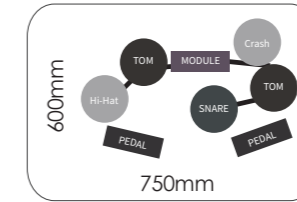

SD50 SOUND MODULE

- Digitron display
- 108 high quality percussion voice
- 10 preset drum kits
- 2 user defined drums kits
- 10 demo songs
- Metronome: click time signature; click volume
- Tempo: 30-250bpm
- Connector: Aux in jack(1/8"), Line output jack(1/4"), Headphone output jack(1/8"), MIDI out
- Recording and playback facility
- Dual bass drum pedals on and off button