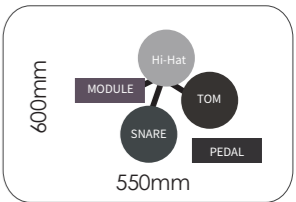

SD50 SOUND MODULE

Digitron display
108 high quality percussion voice
10 preset drum kits
2 user defined drums kits
10 demo songs
Metronome: click time signature; click volume
Tempo: 30-250bpm
Connector: Aux in jack(1/8"), Line output jack(1/4"),
Headphone output jack(1/8"), MIDI out
Recording and playback facility