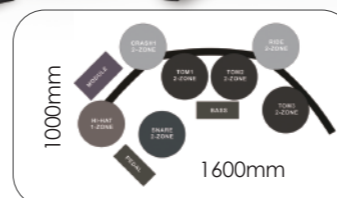

Kit Components 5drum+3cymbal

Module:SD300
10"SNARE(x1):Dual zones,rim/pad hit simultaneously
8"TOM(x3):Dual zones
12"CRASH(x1):Dual zones+choke
14"RIDE(x1):three zones+choke
10"HI-HAT(x1):mono
8"BASS(x1): support dual hammer
HI-HAT PEDAL(x1):
Different status and strength of pedals decide pad voice and volume