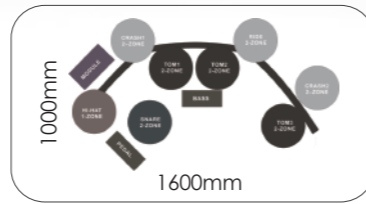

SD Series / MINI Digital Drum

SD20

FEATURES

MINI Independent foldable shelf bracket. The height can be adjusted by stretching and can be fixed by folding three points. Cymbals adopt hollow design.

Kit Components 3 drum 1 cymbal