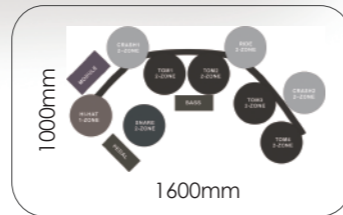

Kit Components 6 drum 4 cymbal

Module:SD200
10" SNARE(x1):dual zones, rim/pad hit simultaneously
8" TOM(x4):dual zones
8" BASS(x1): support dual hammer
10" HI-HAT(x1):mono
12" RIDE(x1)/CRASH(X2):dual zones+choke
HI-HAT PEDAL(x1):
Different status and strength of pedals decide pad voice and volume