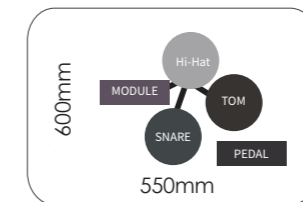

SD50 SOUND MODULE

Digitron display
108 high quality percussion voice
10 preset drum kits
2 user defined drums kits
10 demo songs
Metronome: click time signature; click volume
Tempo: 30-250bpm
Connector: Aux in jack(1/8"), Line output jack(1/4"),
Headphone output jack(1/8"), MIDI out
Recording and playback facility