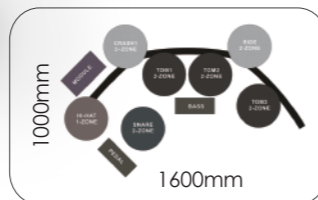

Kit Components 5 drum 3 cymbal

Module:SD202
10" Mesh SNARE(x1):dual zones, rim hit strongly
8" TOM(x3): dual zones
8" BASS(x1): support dual hammer
10" HI-HAT(x1):mono
12" RIDE(x1)/CRASH(x1):dual zones+choke
HI-HAT PEDAL(x1):
Different status and strength of pedals decide pad voice and volume