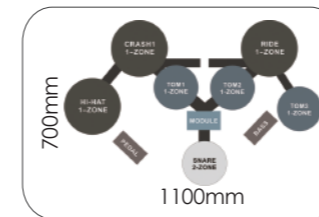

Kit Components 5 drum 3 cymbal

Module:SD120
7.5" SNARE(x1):dual zones, rim/pad hit simultaneously
7.5" TOM(x3): mono
BASS(x1): HI-HAT pedal
8" HI-HAT(x1):mono
triangle RIDE(x1)/CRASH(x1):mono+choke
HI-HAT PEDAL(x1):
Different status and strength of pedals decide pad voice and volume