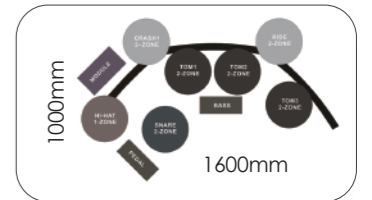

Patent No: ZL201621158393.X

All drum pads are equipped with mesh drumhead.