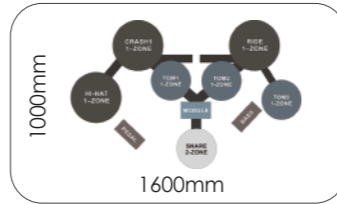

SKD Series / Digital Drum

SKD350 Nixie Tube Full Mesh Digital Drum

A full mesh digital drum suitable for drummer practice and ordinary performance, with standard 5 drums and 3 cymbals. It has new designed sound module, which has built-in realistic percussion sound. And the software of sound module can update online. It can be compatible with a variety of teaching, game software, to meet the needs of all kinds of drummers.

Kit Components 5 drum 3 cymbal

Module:SKD350
8" Mesh SNARE(X1):dual zones
8" Mesh TOM(X3):mono
BASS PEDAL(X1)
10" HI-HAT(X1):mono
10" RIDE(X1)/CRASH(X1):mono+choke
HI-HAT PEDAL(X1):Different status and strength of pedals decide pad voice and volume

Patent No: **ZL201621158393.X**