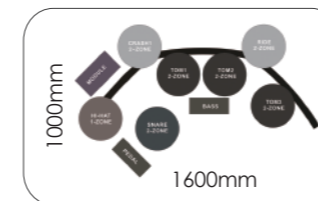

Kit Components 5 drum 3 cymbal

Module:SD200
10" SNARE(x1): dual zones, rim/pad hit simultaneously
8" TOM(x3): dual zones
8" BASS(x1): support dual hammer
10" HI-HAT(x1): mono
12" RIDE(x1)/CRASH(x1): dual zones+choke
HI-HAT PEDAL(x1):
Different status and strength of pedals decide pad voice and volume