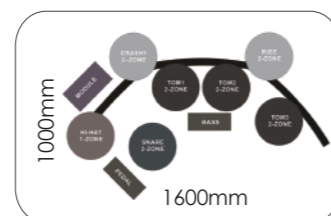

Kit Components 5 drum 3 cymbal

Module:SD200
8" SNARE(x1): dual zones, rim/pad hit simultaneously
8" TOM(x3): dual zones
8" BASS(x1): support dual hammer
10" HI-HAT(x1): mono
12" RIDE(x1)/CRASH(x1): dual zones+choke
HI-HAT PEDAL(x1):
Different status and strength of pedals decide pad voice and volume

SD203

SD200 is the improved model of the flagship version which is configured with 6 drums 4 cymbals. All the cables can be installed inside the drum stand tubes for easy installation of pad and cymbals. No matter at home or in the show, it keeps stable performance. All pads use high quality rubber. The kick can be installed with any one traditional hammer (including dual hammers). The hi-hat control offers natural voice. Soundking professional audio source is designed with abundant voices and is compatible with teaching or game software to meet various requirements.

Kit Components 6 drum 4 cymbal

Module:SD200
8" SNARE(x1): dual zones rim/pad hit simultaneously
8" TOM(x4): dual zones
8" BASS(x1): support dual hammer
10" HI-HAT(x1): mono
12" RIDE(x1)/CRASH(x2): dual zones+choke
HI-HAT PEDAL(x1):
Different status and strength of pedals decide pad voice and volume