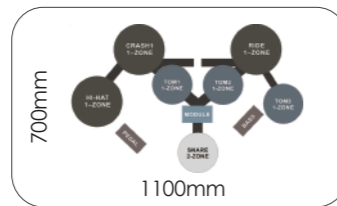

SD Series / Digital Drum

SD130M

The foldable Soundking Spider Arm drum stand features portable, stable and quick set up to suit various small shows or parties. The new pads provide natural performance. The kick trigger can be installed with hammer directly to provide real effect. The hi-hat control offers natural voice. SD130M is compatible with teaching or game software and also uses latest Soundking audio source and abundant voices to meet various requirements.

Kit Components 5 drum 3 cymbal

Module:SD130M
8" Mesh SNARE(x1): dual zones, rim hit strongly
7.5" TOM(x3): mono
2" BASS(x1)
10" HI-HAT(x1): mono
triangle RIDE(x1)/CRASH(x1): mono+choke
HI-HAT PEDAL(x1):
Different status and strength of pedals decide pad voice and volume