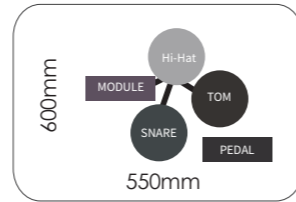

SD Series / MINI Digital Drum

SD20AM

FEATURES

MINI Independent foldable shelf bracket. The height can be adjusted by stretching and can be fixed by folding three points. Cymbals adopt hollow design.

Kit Components 3 drum 1 cymbal

KIT COMPONENTS

- 1*SD20M sound module
- 1* MESH Single-zone Snare pad
- 1*Single-zone Tom pad
- 1*single-zone Cymbal pad (Hi-Hat)
- 1*Bass kick pedal

SD50 SOUND MODULE

- Digitron display
- 108 high quality percussion voice
- 10 preset drum kits
- 2 user defined drums kits
- 10 demo songs
- Metronome: click time signature; click volume
- Tempo: 30-250bpm
- Connector: Aux in jack(1/8"), Line output jack(1/4"), Headphone output jack(1/8"), MIDI out
- Recording and playback facility
- Dual bass drum pedals on and off button