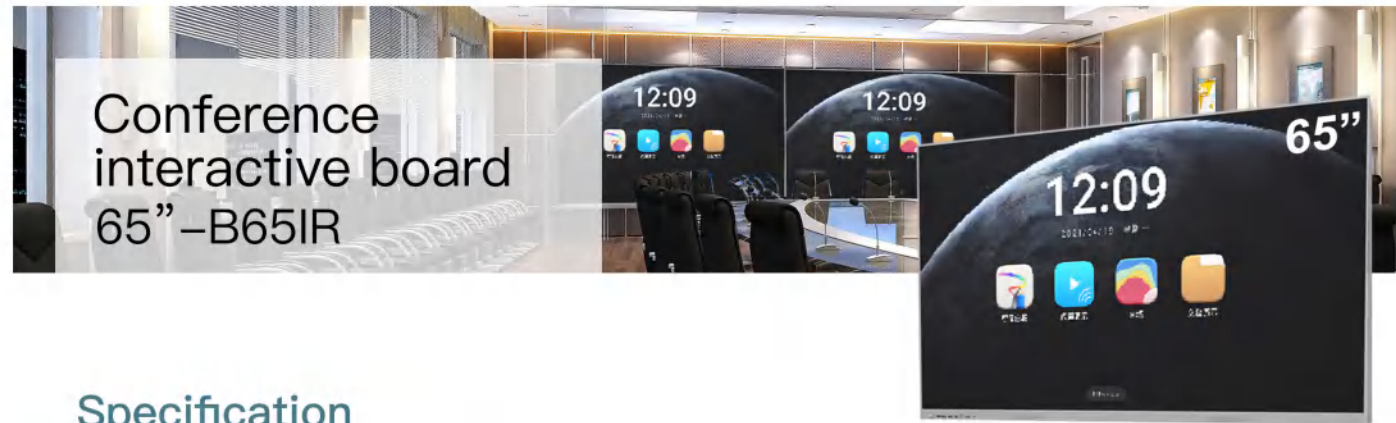

Conference
interactive board
65"–B65IR

Specification

Size	65"	Operating temperature	0°C ~ 40°C
Screen ratio	16: 9	Storage temperature	-10°C ~ 60°C
Backlight style	D-LED	Operating humidity	20% ~ 80%
Resolution	3840*2160	Storage humidity	10% ~ 60%
Brightness	400cd/m²	Net weight/ Gross weight	37KG/50KG
Contrast	4000:1	Product size (L*W*H)	1480*920*97mm
Response time	6ms	Package size (L*W*H)	1643*1078*253mm (honeycomb carton)
Frame frequency	60 Hz	Housing material	black aluminum profile/black plastic
Viewing angle	178°(H) / 178°(V)	Accessories	Writing pen*1/Remote control*1/ Certification /warranty card*1
Color saturation	(x% NTSC)72 %		3m power cable*1/ Wall mounts (include screws) *1 set
Viewing area	1428.5(H)*803.5(V)mm		Stylus pen (with receiver) *1 (optional)
Colorfulness	1.07B(8bit)		Wireless cast*1 (optional)
Lifespan	30,000 hrs	Touch specification	IR touch frame
Chip	RK3399	Glass	4mm tempered glass
System version	Android 10.0	Response time	<8ms
CPU + GPU	A53*4+A72*2/Mali-T860MP4	Touch accuracy	Over 90% (±2mm)
RAM/ROM	4G/32G	Touch diameter	≥2mm
OSD menu	Chinese/English	Input method	Fingertip or touch pen
TV	ATV (PAL,SECAM)	Theory clicks	Unlimited
Video decoding	Image motion noise reduction, motion adaptive filtering, etc.	Interface type	USB+ series port
Voltage	100 V ~ 240 V/AC, 50/60 Hz	Operating voltage	DC+5V±6%
Max. power (with OPS)	≤250W	Power consumption	≤2 W
Standby power consumption	<0.5W		
Power switch	*1		
Power	10W (8Ω) * 2		
I/O interface	TF CARD *1/COAX *1/RJ45 IN *1/ HDMI IN *2 /USB3.0 *2(front panel)/USB2.0"*2 Earphone OUT *1 /TOUCHU OUT *1/ RS232*1 Lift 800W HD camera with 4 array MIC (optional) *1