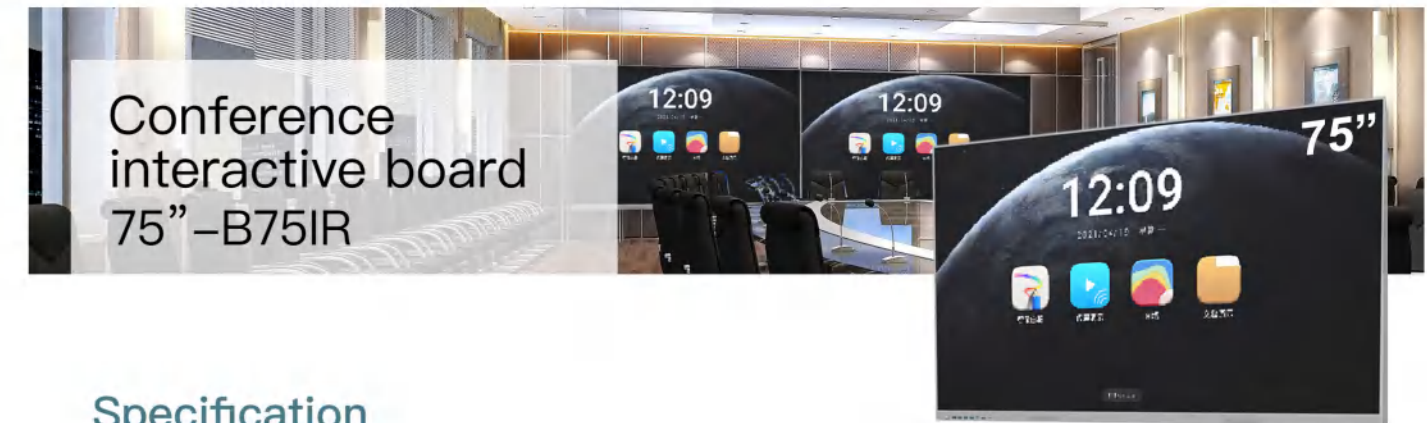

Conference
interactive board
75"–B75IR

Specification

Size	75"	Operating temperature	0°C ~ 40°C
Screen ratio	16: 9	Storage temperature	-10°C ~ 60°C
Backlight style	D-LED	Operating humidity	20% ~ 80%
Resolution	3840*2160	Storage humidity	10% ~ 60%
Brightness	400cd/m²	Net weight/ Gross weight	37KG/50KG
Contrast	4000:1	Product size (L*W*H)	1480*920*97mm
Response time	6ms	Package size (L*W*H)	2118*1414*253mm (honeycomb carton)
Frame frequency	60 Hz	Housing material	black aluminum profile/black plastic
Viewing angle	178°(H) / 178°(V)	Accessories	Writing pen*1/Remote control*1/ Certification /warranty card*1
Color saturation	(x% NTSC)72 %		3m power cable*1/ Wall mounts (include screws) *1 set
Viewing area	1895.04(H)*1065.96(V)mm		Stylus pen (with receiver) *1 (optional)
Colorfulness	1.07B(8bit)		Wireless cast*1 (optional)
Lifespan	30,000 hrs	Touch specification	IR touch frame
Chip	RK3399	Glass	4mm tempered glass
System version	Android 10.0	Response time	<8ms
CPU + GPU	A53*4+A72*2/Mali-T860MP4	Touch accuracy	Over 90% (±2mm)
RAM/ROM	4G/32G	Touch diameter	≥2mm
OSD menu	Chinese/English	Input method	Fingertip or touch pen
TV	ATV (PAL,SECAM)	Theory clicks	Unlimited
Video decoding	Image motion noise reduction, motion adaptive filtering, etc.	Interface type	USB+ series port
Voltage	100 V ~ 240 V/AC, 50/60 Hz	Operating voltage	DC+5V±6%
Max. power (with OPS)	≤250W	Power consumption	≤2 W
Standby power consumption	<0.5W		
Power switch	*1		
Power	10W (8Ω) * 2		
I/O interface	TF CARD *1/COAX *1/RJ45 IN *1/ HDMI IN *2 /USB3.0 *2(front panel)/USB2.0"*2 Earphone OUT *1 /TOUCHU OUT *1/ RS232*1 Lift 800W HD camera with 4 array MIC (optional) *1