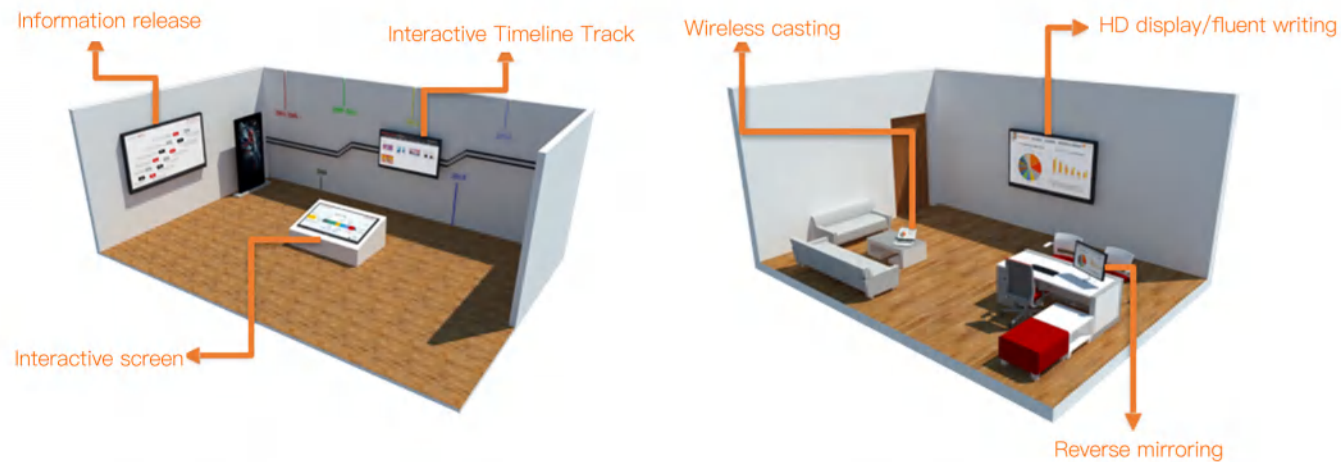

Simple & Lively Small meeting room

Small meeting room is the most intensive and efficient meeting place for enterprise conferences. It is usually used by various departments as a discussion and communication place for weekly meetings and business exchange meetings.

Conference with new viewing experience

Intelligent future

Smart interactive board

Standard & Intelligent Large conference room

A large conference room is the communication room for important decisions. It is the perfect place for important information dissemination and work report. So conference rooms have high requirements for display, sound amplification, control, pickup and others, which need a complete system to support.

Smart & Innovative Exhibition hall

Exhibition hall is an important environment for exhibition, which can not only show the historical background of enterprises, but also show the products or culture of enterprises. The showroom needs a smart and innovative system to highlight its features.

3、Whiteboard Writing:

Conference whiteboard can be touched with 2-3mm in diameter, and smooth operation with fine pen;
Supports single point, multipoint writing, stroke writing, picture insertion, page addition, gesture erasing, zooming in and out, undo and recovery, code sweeping and one-click mail sharing;
Any channel can be annotated and saved under any interface;
Whiteboard pages can be scaled indefinitely, and can be undone and restored indefinitely.
Document comparison, pictures and documents can be opened in whiteboard, showing content, recording highlights, multi-window comparison, supporting many common formats such as WORD/PPT/PDF/Excel;