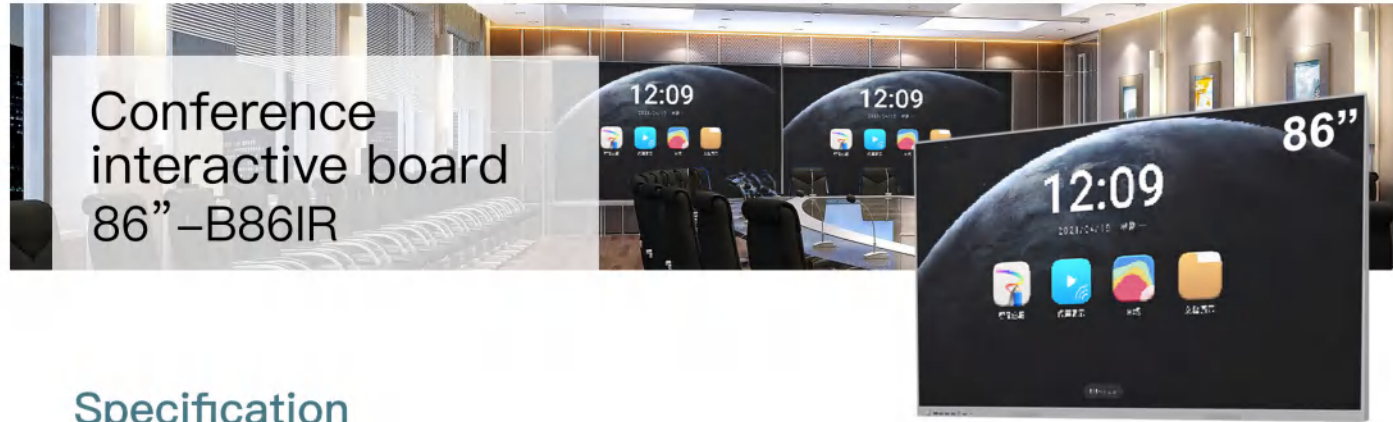

Conference interactive board 86" -B86IR