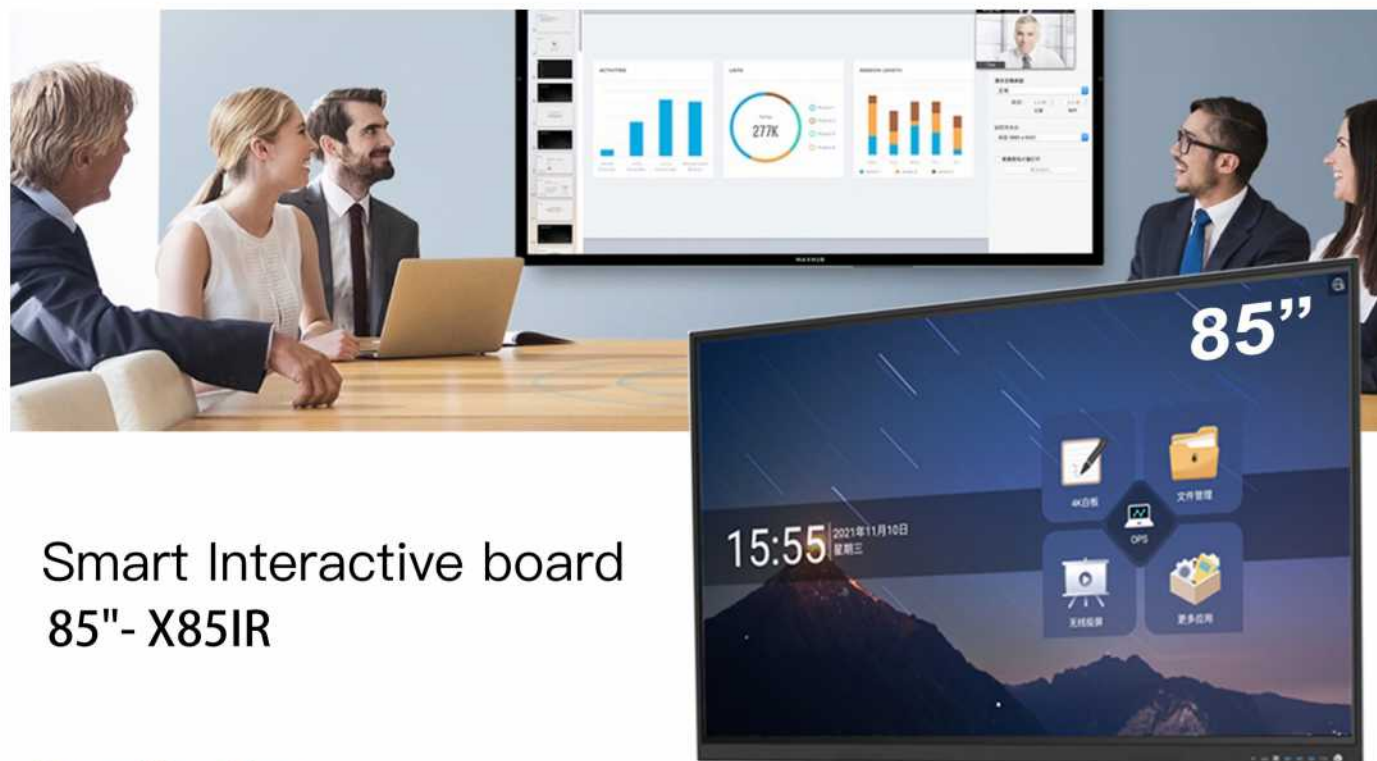

Smart Interactive board 85"- X85IR

Specification

Display parameter

Screen size	85" (16: 9)	Touch embedding method	non-external
Screen type	LED	Sensing type	Infrared touch technology (10 points)
Display size	1872.6 x 1053.6 mm 【HxV】	Writing method	Fingers, stylus pen or other opaque objects no less than 5mm in diameter
Physical resolution	3840 (H) x 2160 (V)	Cursor speed	120 points /s
Display color	10bit, 1.07B	Touch accuracy	Over 90% (±2mm)
Refresh rate	4K-30HZ (4K-60Hz optional)	Connect type	Type B USB male
Brightness	400cd/m2	Touch resolution	32767*32767
Contrast ratio	4000: 1	Theory clicks	Unlimited
Viewing angle	178°	PC response	≤15ms
Surface protection	4mm tempering explosion-proof and anti-glare glass	Driver	Free-driver
Backlight lifetime	50000 hours	Functions	Support 10-point PC touch operation Supports image zooming in/out, and rotating

Interactive function parameter

Speaker	10W /8Ω× 2 loudspeaker
General	848 board (8386) Android 8.0 system , Quad-core CPU: Dual-core A73 / dual-core A53 1.5GHZ
configuration	GPU: G51MP RAM 3G ROM 32G Network 2.4G+5G without Bluetooth
Input interface	HDMI input port: 2 set | Touch (external PC) port: 1 set | RJ45 (wired network) port: 1 set Earphone port: 1set | AV input port: 1 set (three in one) | TV input port: 1set

Output interface	VGA input port: 1 set | VGA audio input port: 1 set | RS232 port: 1 set | SPDIF output port: 1 set
Front interface	USB2.0 port: 2 set | YPBPR port: 1 set USB port: 2 set(Dual system sharing) | HDMI input port: 1 set | Touch (external PC) port: 1 set | TYPE-C port: 1 set
Other functions	Support all-channel switching touch and touch menu operation. Adjustment volume and brightness by touch Supports sleep timer, shutdown memory Energy saving with one click [i.e. the screen does not light up while the computer is working and the audio and video can play normally] Supports remote control child lock function | Support one-click switch for PC and TV Supports one touch shutdown menu | Supports front PC USB2. 0 port Support transfer of external devices using the machine's own touch frame

Machine characteristics

Housing and appearance	Aluminium alloy frame with rounded corner and front interfaces	Workplace	Indoor
Color	Black	Operating temperature	0°C - 40°C
Product size	1950.8*1145*91.8 mm	Operating humidity	10% - 90% No coagulation
Package size	2068*1276*245 mm	Storage temperature	-20°C - 60°C
Net weight	72KG	Storage humidity	10% - 90% No coagulation
Gross weight	83KG	Accessories	Remote control *1 battery *2 Stylus pen *1 Certification *1
Max. power consumption	≤320W (premium PC with independent CPU about 370W)		Maintenance card *1
Standby condition	≤0.5W		Instruction *1 1.5m power cable *1
Install method	With basic wall hanging bracket